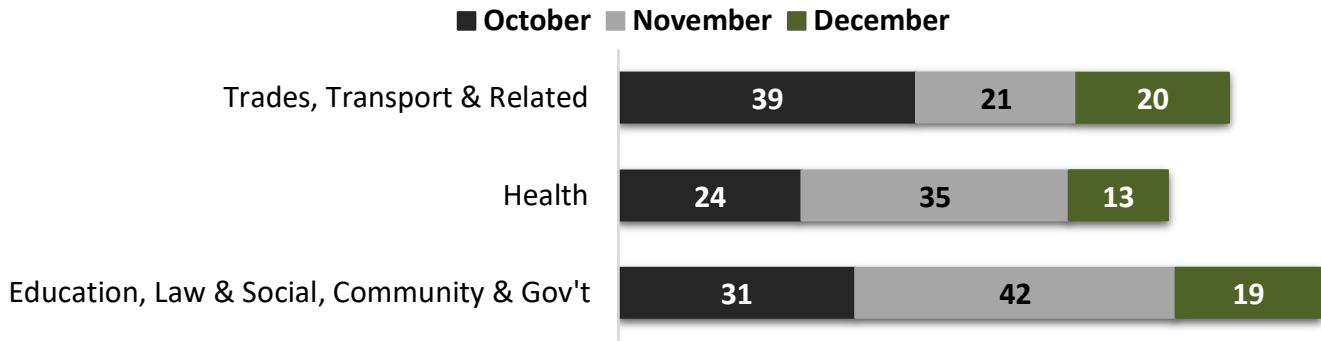

Occupations with 20+ Postings (1 Digit NOC) October-December 2020