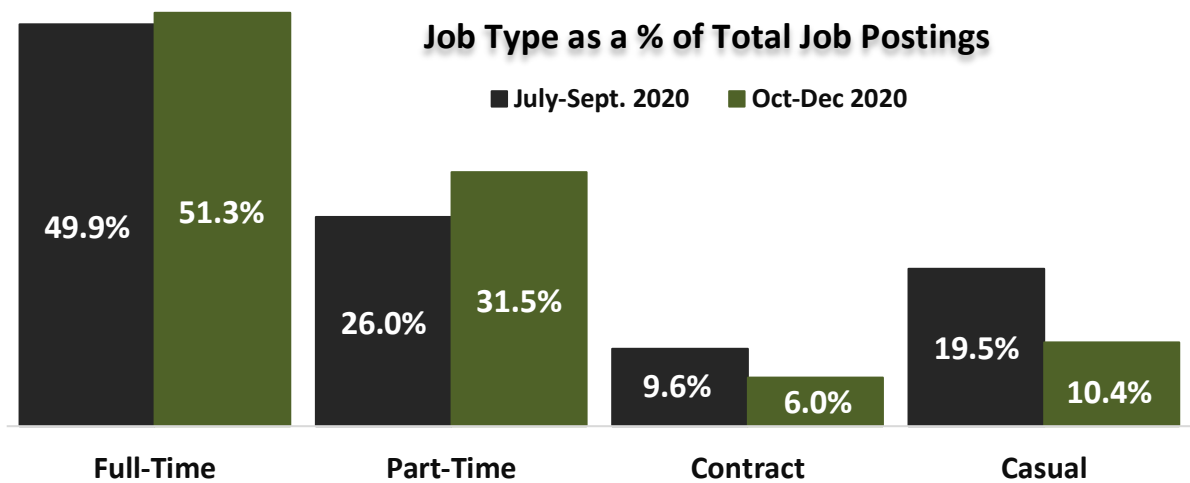

Kirkland Lake

ONLINE JOB POSTINGS

October 1st to December 31st, 2020

FAR NORTHEAST TRAINING BOARD (FNETB)
your Local Employment Planning Council

COMMISSION DE FORMATION DU NORD-EST (CFNE)
votre Conseil Local de Planification de l'Emploi

Skills Required as a % of Total Job Postings
October-December 2020

Note: Based on job postings where this information was provided.

Occupations with 20+ Postings (1 Digit NOC) October-December 2020

Occupations by Quarter (1 Digit NOC) 2020