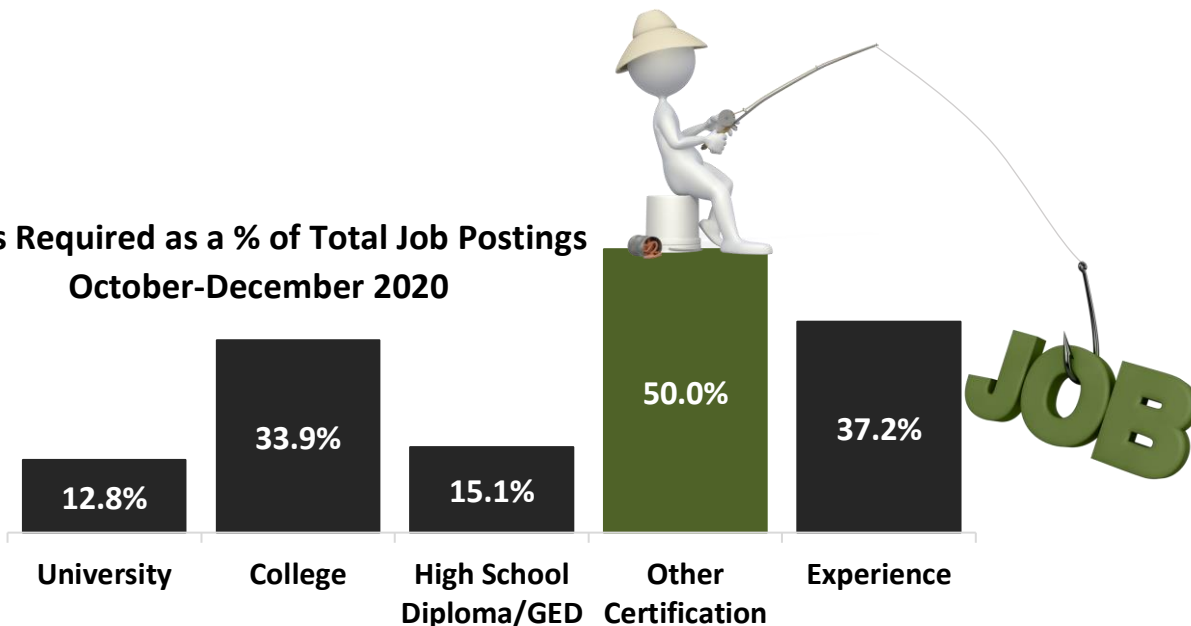

Kirkland Lake

ONLINE JOB POSTINGS

October 1st to December 31st, 2020

FAR NORTHEAST TRAINING BOARD (FNETB)
your Local Employment Planning Council

COMMISSION DE FORMATION DU NORD-EST (CFNE)
votre Conseil Local de Planification de l'Emploi

Skills Required as a % of Total Job Postings
October-December 2020

Note: Based on job postings where this information was provided.

Occupations with 20+ Postings (1 Digit NOC) October-December 2020

Occupations by Quarter (1 Digit NOC) 2020