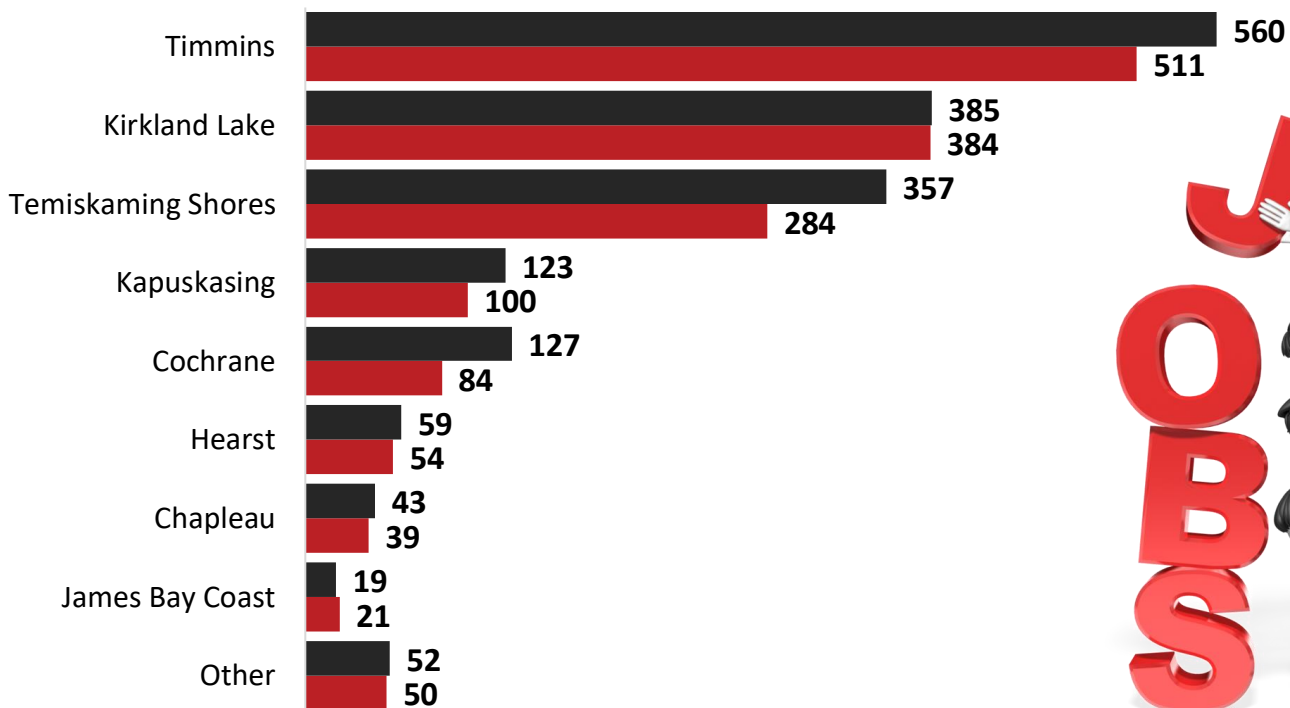

Occupations with 20+ Postings (1 Digit NOC)

October-December 2020

■ October ■ November ■ December

Number of Jobs Postings by Community

■ July-Sept. 2020 ■ Oct-Dec 2020

Skills Required as a % of Total Job Postings

■ July-Sept. 2020 ■ Oct-Dec 2020

Note: Based on job postings where this information was provided.