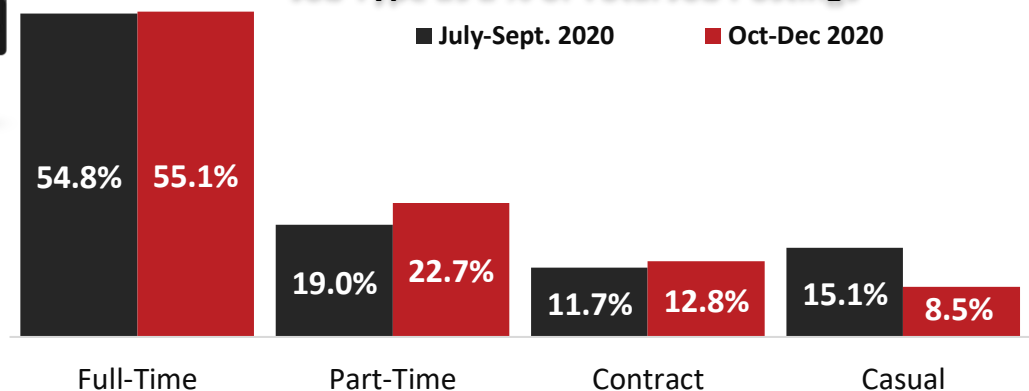

ONLINE JOB POSTINGS

October 1st to December 31st, 2020

56% of active job posts represent the creation of new positions

Job Type as a % of Total Job Postings

Occupations with 20+ Postings (1 Digit NOC)

October-December 2020

■ October ■ November ■ December

Number of Jobs Postings by Community

■ July-Sept. 2020 ■ Oct-Dec 2020

Skills Required as a % of Total Job Postings

■ July-Sept. 2020 ■ Oct-Dec 2020

Note: Based on job postings where this information was provided.