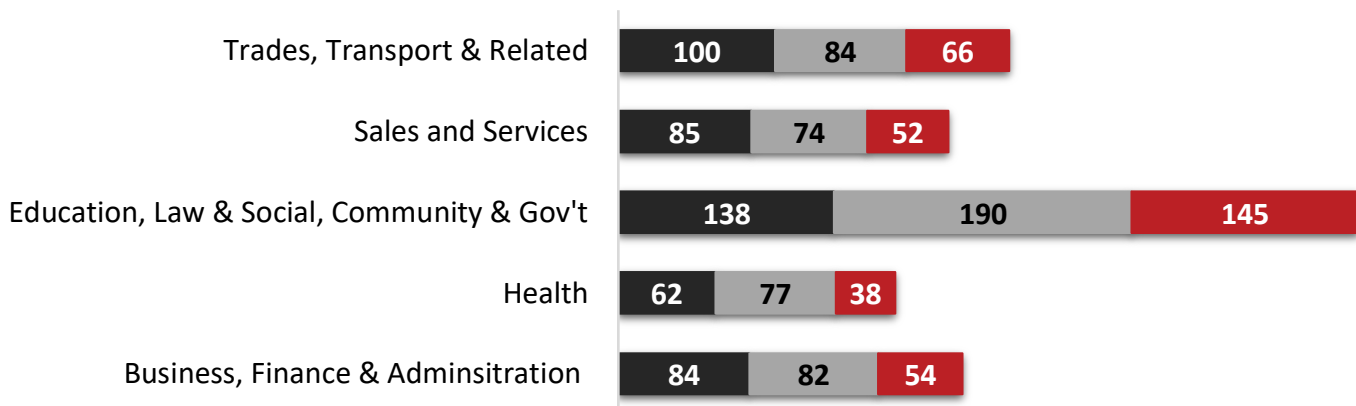

Occupations with 20+ Postings (1 Digit NOC)

October-December 2020

■ October ■ November ■ December

Number of Jobs Postings by Community

■ July-Sept. 2020 ■ Oct-Dec 2020