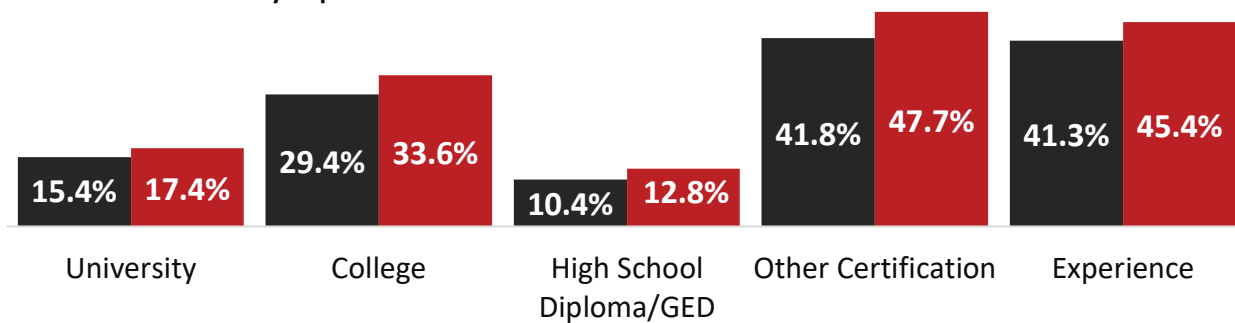

ONLINE JOB POSTINGS

October 1st to December 31st, 2020

56% of active job posts represent the creation of new positions

Job Type as a % of Total Job Postings

Occupations with 20+ Postings (1 Digit NOC)

October-December 2020

■ October ■ November ■ December

Number of Jobs Postings by Community

■ July-Sept. 2020 ■ Oct-Dec 2020

Skills Required as a % of Total Job Postings

■ July-Sept. 2020 ■ Oct-Dec 2020

Note: Based on job postings where this information was provided.