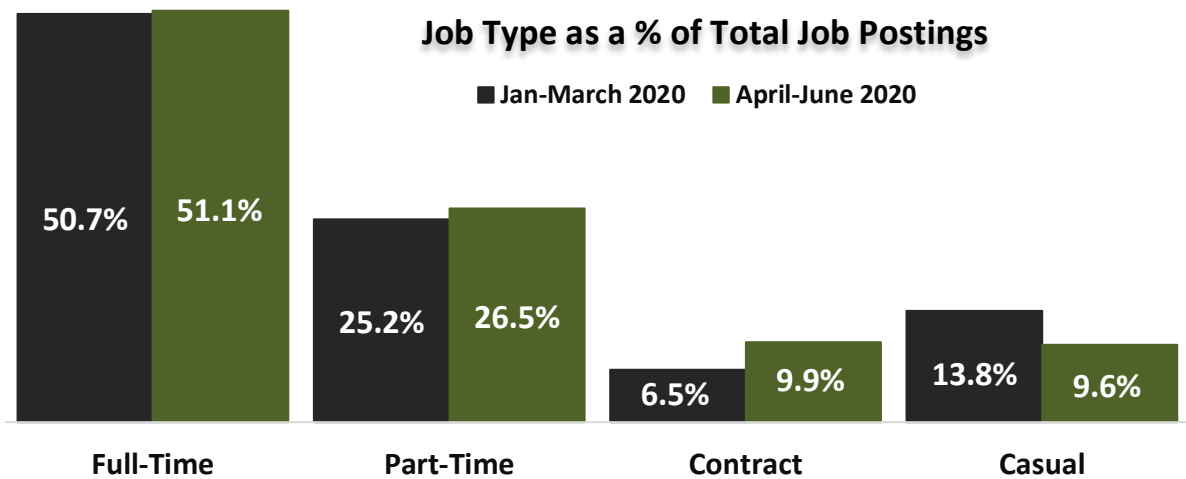

Kirkland Lake

ONLINE JOB POSTINGS

April 1st to June 30th, 2020

FAR NORTHEAST TRAINING BOARD (FNETB)
your Local Employment Planning Council

COMMISSION DE FORMATION DU NORD-EST (CFNE)
votre Conseil Local de Planification de l'Emploi

Skills Required as a % of Total Job Postings April-June 2020

Note: Based on job postings where this information was provided.

Occupations with 20+ Postings (1 Digit NOC) April-June 2020

Occupations by Quarter (1 Digit NOC) 2020