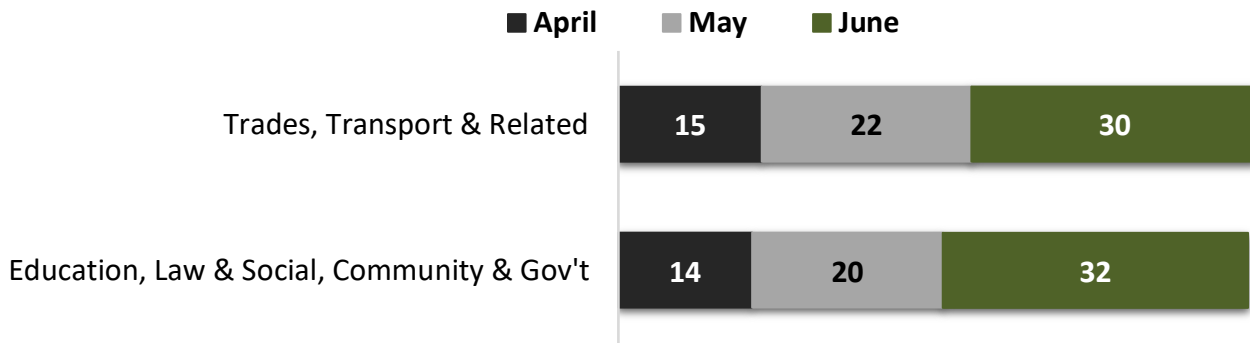

Occupations with 20+ Postings (1 Digit NOC) April-June 2020